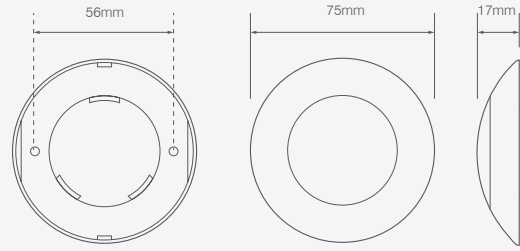

75 SERIES**COLOURED INTERIOR LAMPS****Voltage Range:** 12V only**Warranty:** 3 years

- Choice of coloured lens/light outputs
 - LED Qty: 4
 - Surface mounted – attractive domed design
 - IP67 ingress protection – interior or exterior use
 - Replacement bezels available;
- White: **75W**, Chrome: **75C**, Gold: **75G**

Overall Size: Ø75 x 17mm Cable Length: 400mm
Current Draw (13.8V): 0.06A

**SOFT WHITE / IVORY LENS
CHROME BEZEL**

75CLI

GREEN LENS CHROME BEZEL

75CLG

BLUE LENS CHROME BEZEL

75CLB

RED LENS CHROME BEZEL